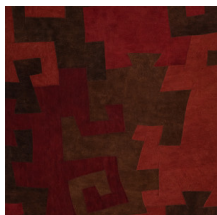

RED BROWN BARK / 3003

Collection Bark Cloth

Story behind the collection

A 100% pure natural product respecting the principles of fair trade.

Technical specifications

Reference	pan. 231
Product category	Couture
Composition	Natural wallcovering on non-woven backing
Description	Random, hand-sewn patchwork of natural Bark Cloth on non-woven backing (sold in panels)
Dimensions	Panels: width \pm 130 cm (51.18"), height \pm 310 cm (3.39 yds)
Pattern repeat	Straight match 0 cm (0.00")
Remark	Each panel is a unique, handmade item. The patchwork is totally random and will vary from panel to panel
Adhesive	Arte Clearpro or a good quality dispersion adhesive
How to paste	Paste the wall
Light resistance	Moderate lightfastness
How to remove	Strippable
Fire retardant EU	B-s1, d0
Fire retardant US	Class A
Maintenance	Spongeable during hanging (dab away damp glue)

Colourways (7)

pan. 215

pan. 222

pan. 224

pan. 228

pan. 229

pan. 230

pan. 231